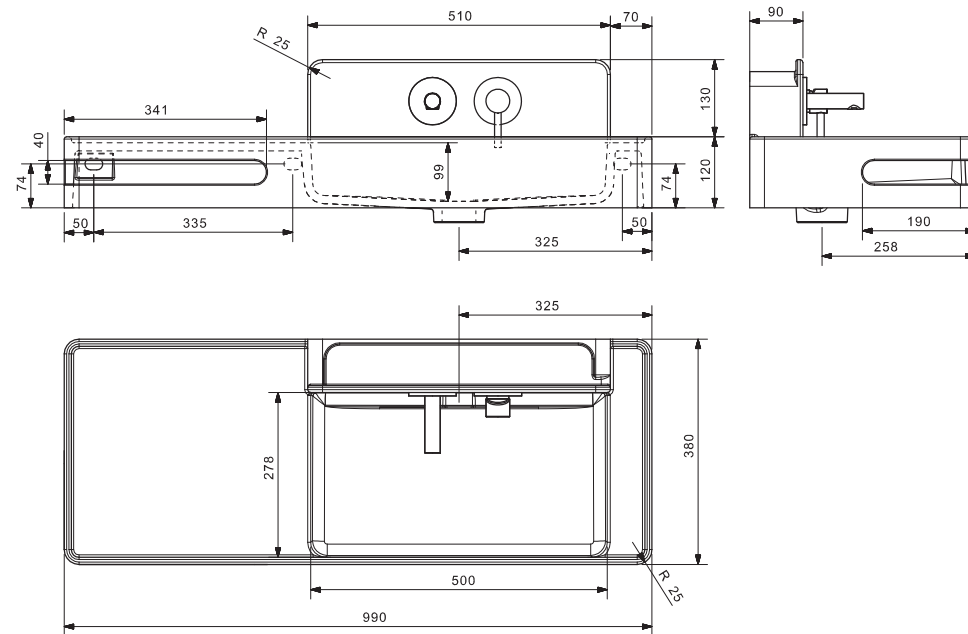

amelie

490-1004-90 / amelie 100R

eumar
www.eumar.ee/205

Price is for base-model and does not include functional openings, accessories and customizations. / Der Preis bezieht sich ausschließlich auf das Standard Modell. Nicht beinhaltet sind Öffnungen, Zubehörteile und Maßanfertigungen / *Prix indiqués pour les modèles de base, n'inclus pas les options, ouvertures, accessoires ni adaptations.*

All drawings contain necessary measurements, which are subject to standard tolerances. They are stated in mm and are non-binding. Exact measurements, in particular of customized products, can only be taken from the finished product. Information about tolerances can be found in our General Terms and Conditions (GTC) - www.eumar.ee/gtc In the interests of technical progress we reserve the right to introduce technical modifications.